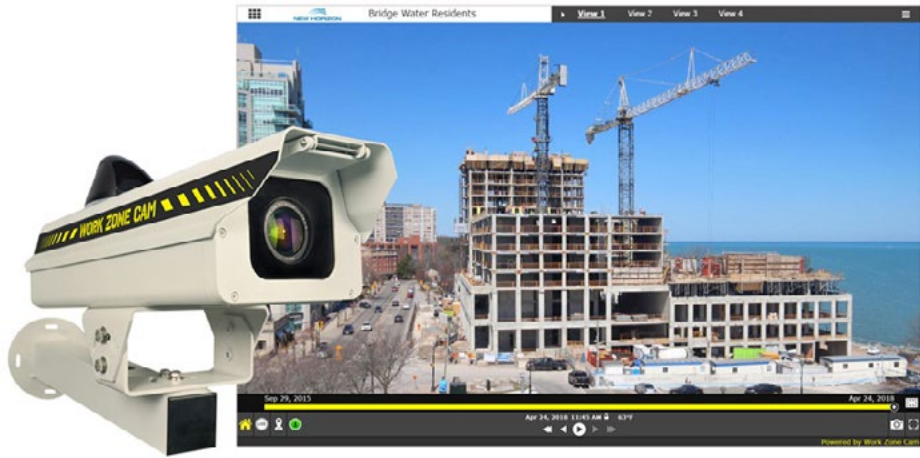

WORK ZONE CAM

Work Zone Cam Launches New 4K Construction Time-Lapse Camera

New York, April 25, 2018 – Work Zone Cam, the leading provider of economical time-lapse construction cameras and services, released the new Work Zone Cam Pro camera today. The new wireless and solar-powered system is available for purchase from Amazon, B&H Photo Video and directly from the refreshed Work Zone Cam website.

The new 4G LTE, all-weather 18 megapixel DSLR Work Zone Cam Pro is ideal for documenting projects of all sizes and makes it easy for contractors to view their jobsite from anywhere around the world. The system features live video burst for viewing progress in real-time and 4K hosted services for creating high quality time-lapse movies.

Flexibility is a pinnacle of the Work Zone Cam approach. Work Zone Cam is the only professional-level jobsite camera with a Do-It-Yourself option, where users can FTP high-quality images directly to their local server for cost-effective and in-house content management. Alternatively, customers can take advantage of Work Zone Cam's low-cost fully managed cloud services, where images will be updated to Work Zone Cam's secure servers and delivered directly to the client's website or mobile device. The innovative solution was engineered so clients can take advantage of both options should their needs change from project to project. For locations where bandwidth isn't feasible, 365-day on-board storage makes it possible to archive and save jobsite images locally to the camera. Additional accessories, including a solar power kit, create a completely 100% wireless installation for a truly autonomous construction camera solution.